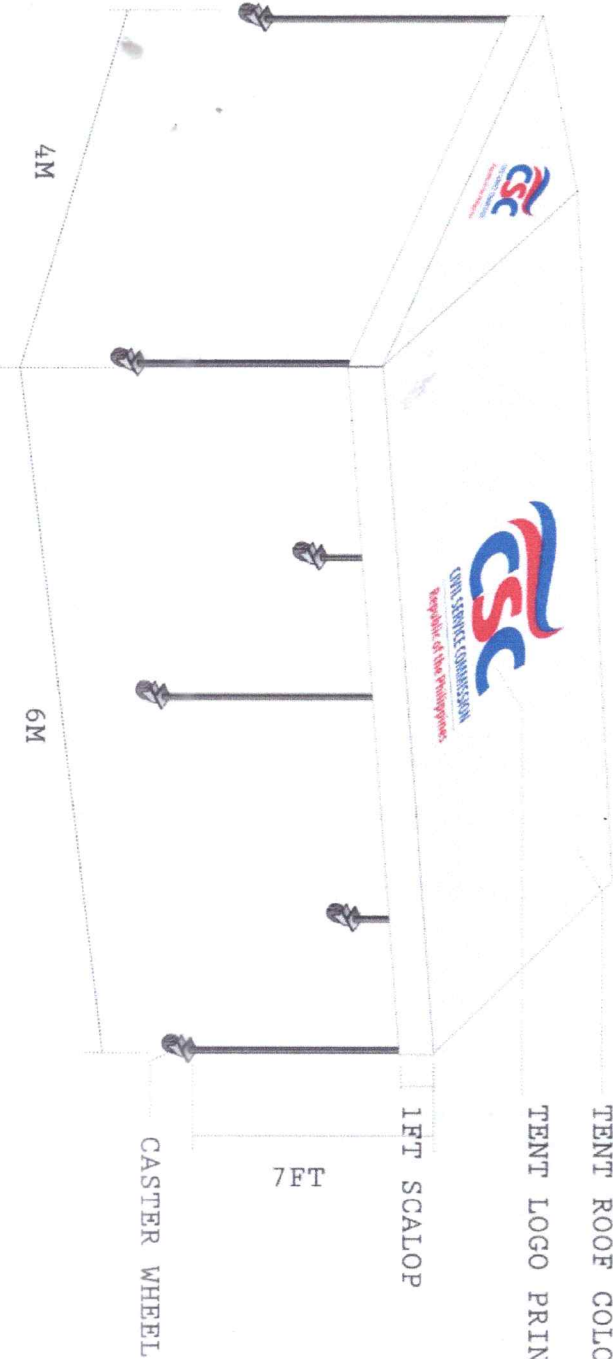

TOP VIEW

COLLAPSIBLE TENT  
SIZE: 6M X 4M

HEAVY DUTY CANVAS FOR THE  
TENT ROOF COLOR WHITE  
TENT LOGO PRINT ( 4 SIDES )

PERSPECTIVE

1 FT SCALOP

7 FT

CASTER WHEEL

4M